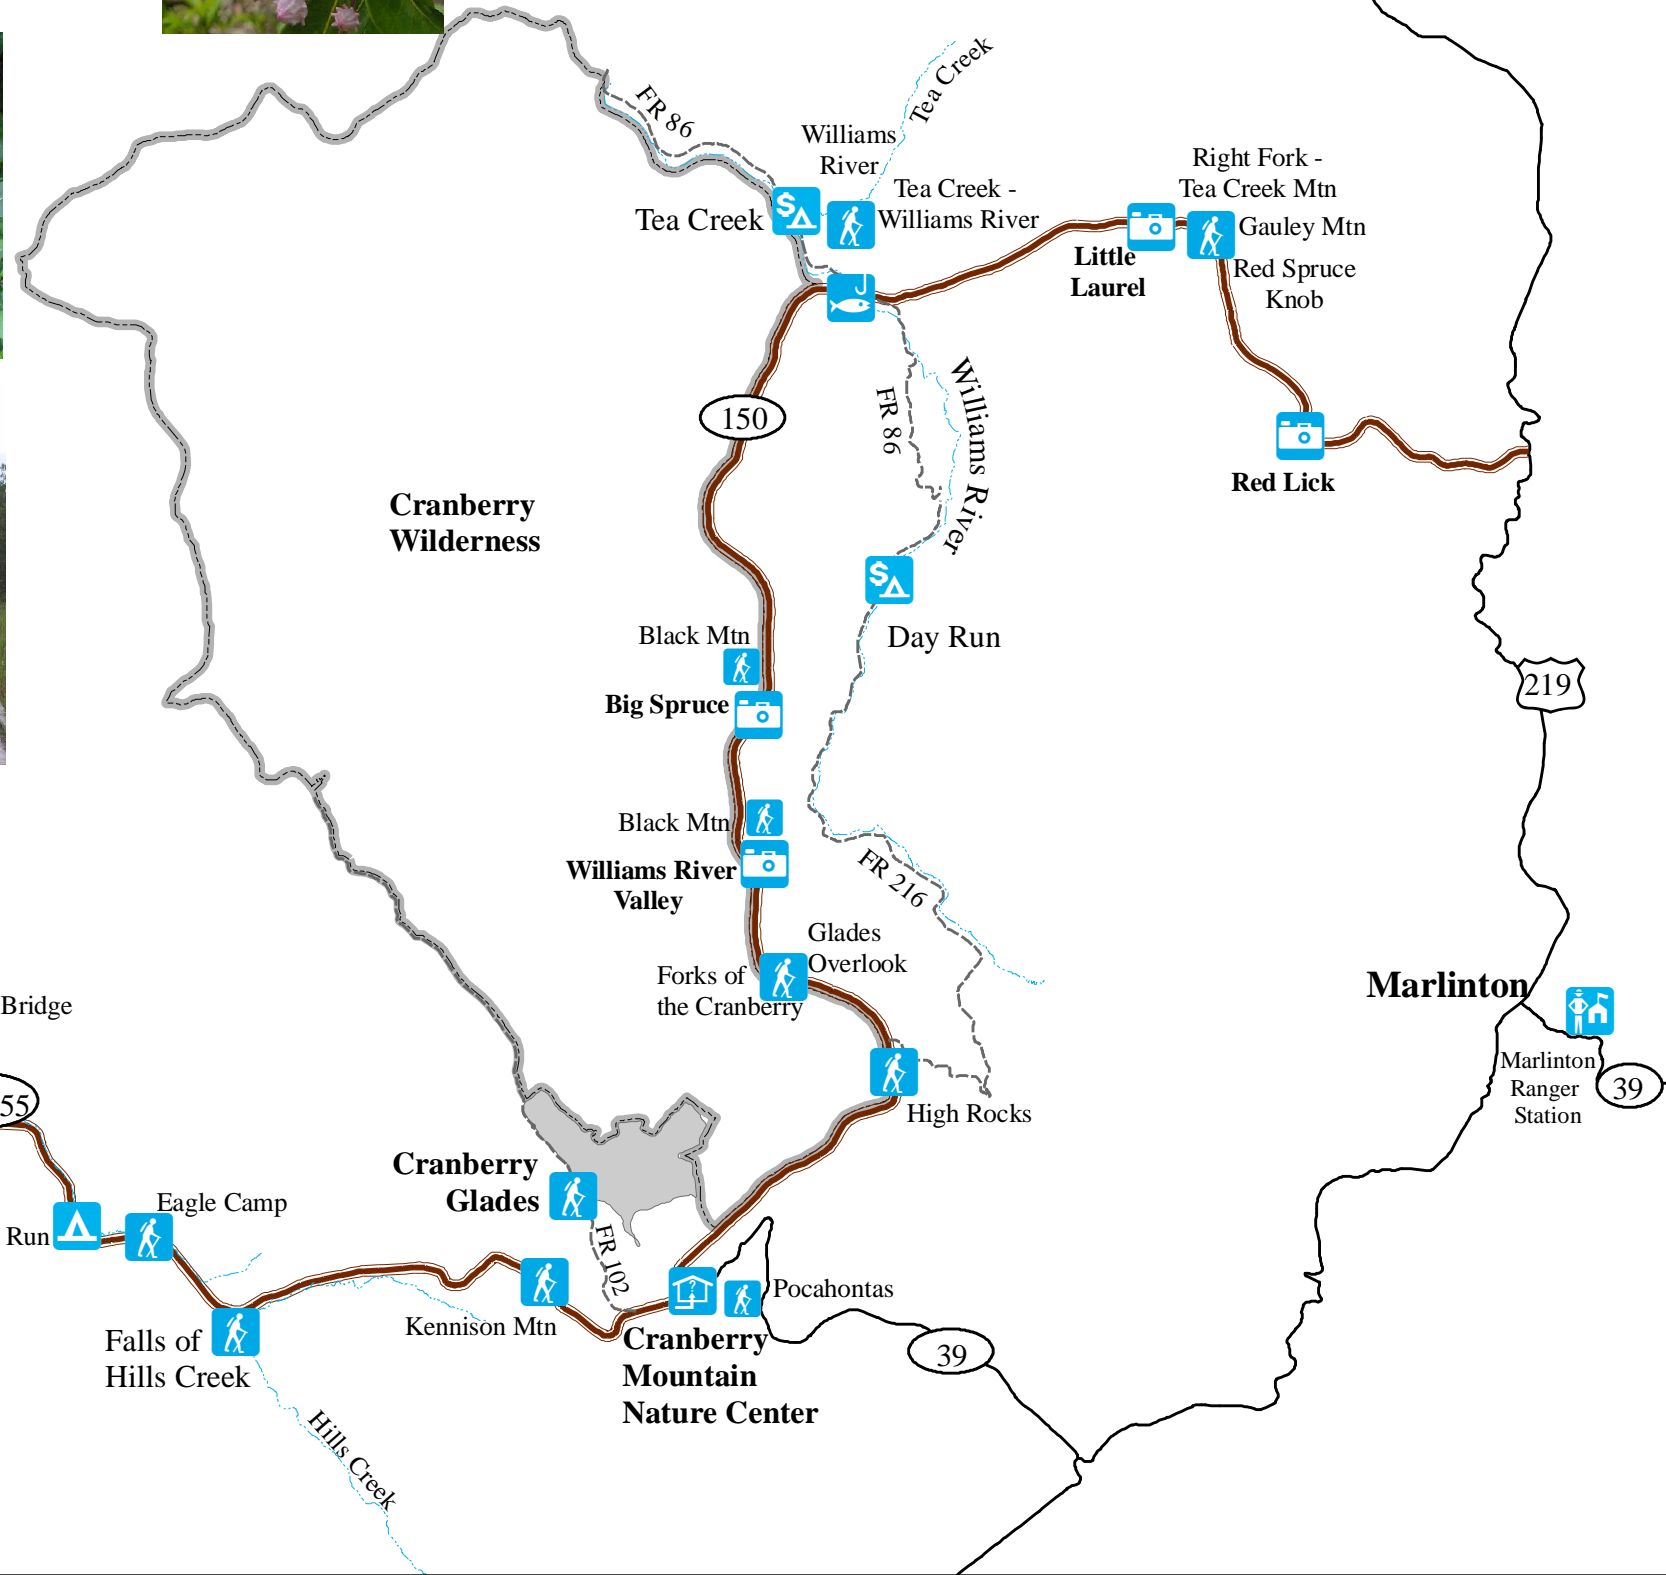

# Highland Scenic Highway Monongahela National Forest

## Legend

- Highland Scenic Highway
- District Ranger Station
- Campground Area
- Fee Campground Area
- Picnic Area
- Overlook Areas - (Viewing Areas)
- Fishing Pier or Fishing Area
- Cranberry Mountain Nature Center
- Hiking Trailheads
- Major Roads
- Roads off Major Roads
- Streams
- Cranberry Wilderness Boundary